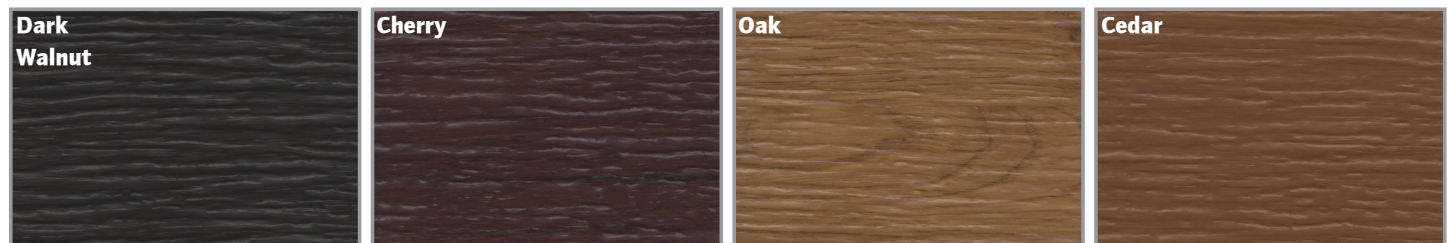

Color Options