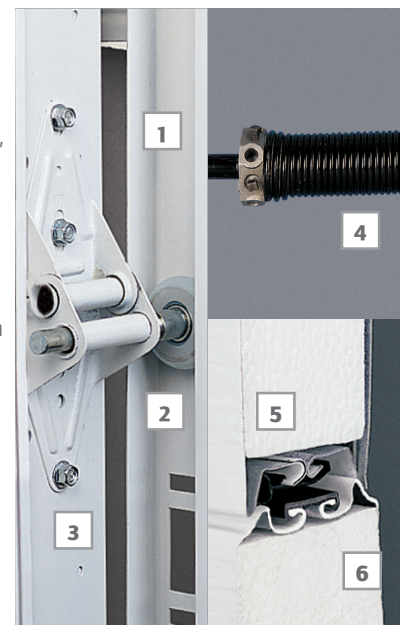

1. EnduraCote™ Hardware System provides a clean, finished look for track
2. Nylon-encased, steel wheel, ball bearing rollers
3. Painted-white endstile
4. Black, powder coat painted springs and torsion bar
5. Section joint seal to prevent weather infiltration
6. Vinyl thermal break between interior and exterior skins.